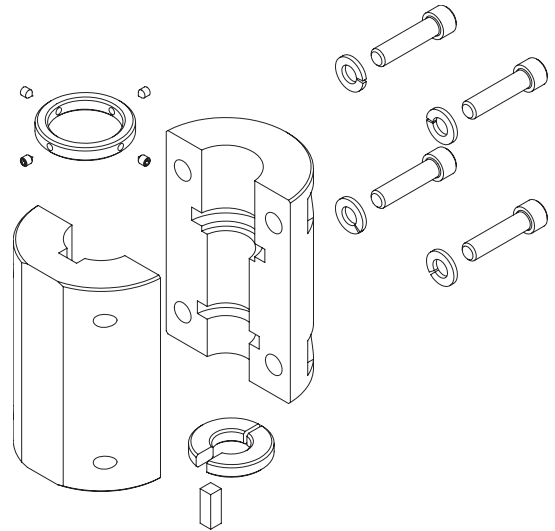

File No: 100.8164
Date: JULY 07, 2021
Supersedes: NEW
Date: NEW

CAUTION

Always disconnect power supply from motor before beginning service work.

- Remove the coupling guard to access the coupling bolts.
- Loosen off the seal collar set screws.
- Remove the coupling screws and lock washer and separate the coupling halves.
- Remove the motor shaft key and the pump shaft key.
- For easier coupling installation, motor and pump shaft keys should be 180 degrees from the working area. to automatically locate the impeller in the pump, insert the coupling screw allen wrench into positioning hole and lift pump shaft until the pump shaft collar is positioned in the coupling groove, then rotate shaft to locate the pump shaft key into blind keyway in coupling.
- Fit the motor shaft key and the pump shaft key then install the keyed coupling half first.
- Place the second coupling half into position and tighten the coupling screws.
- Snug fit the coupling screws and confirm even gap spacing between coupling halves, then firmly tighten coupling screws.
- Check the rotating assembly by rotating the coupling & rotation should be smooth without noise.
- Assemble the coupling guard.

NOTE: Care should be taken that the controls are not damaged during lifting and that the flush line, accessories and the coupling guard