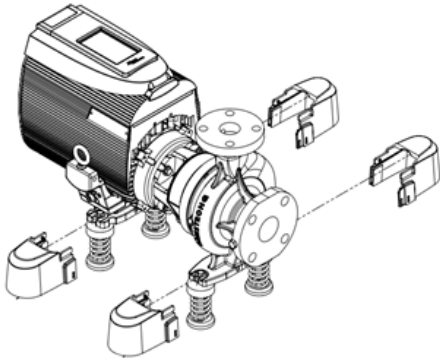

DESIGN ENVELOPE 4200H & 4280 SHROUD |

INSTALLATION AND OPERATING INSTRUCTIONS

File No: 100.8166
Date: JULY 07, 2021
Supersedes: NEW
Date: NEW